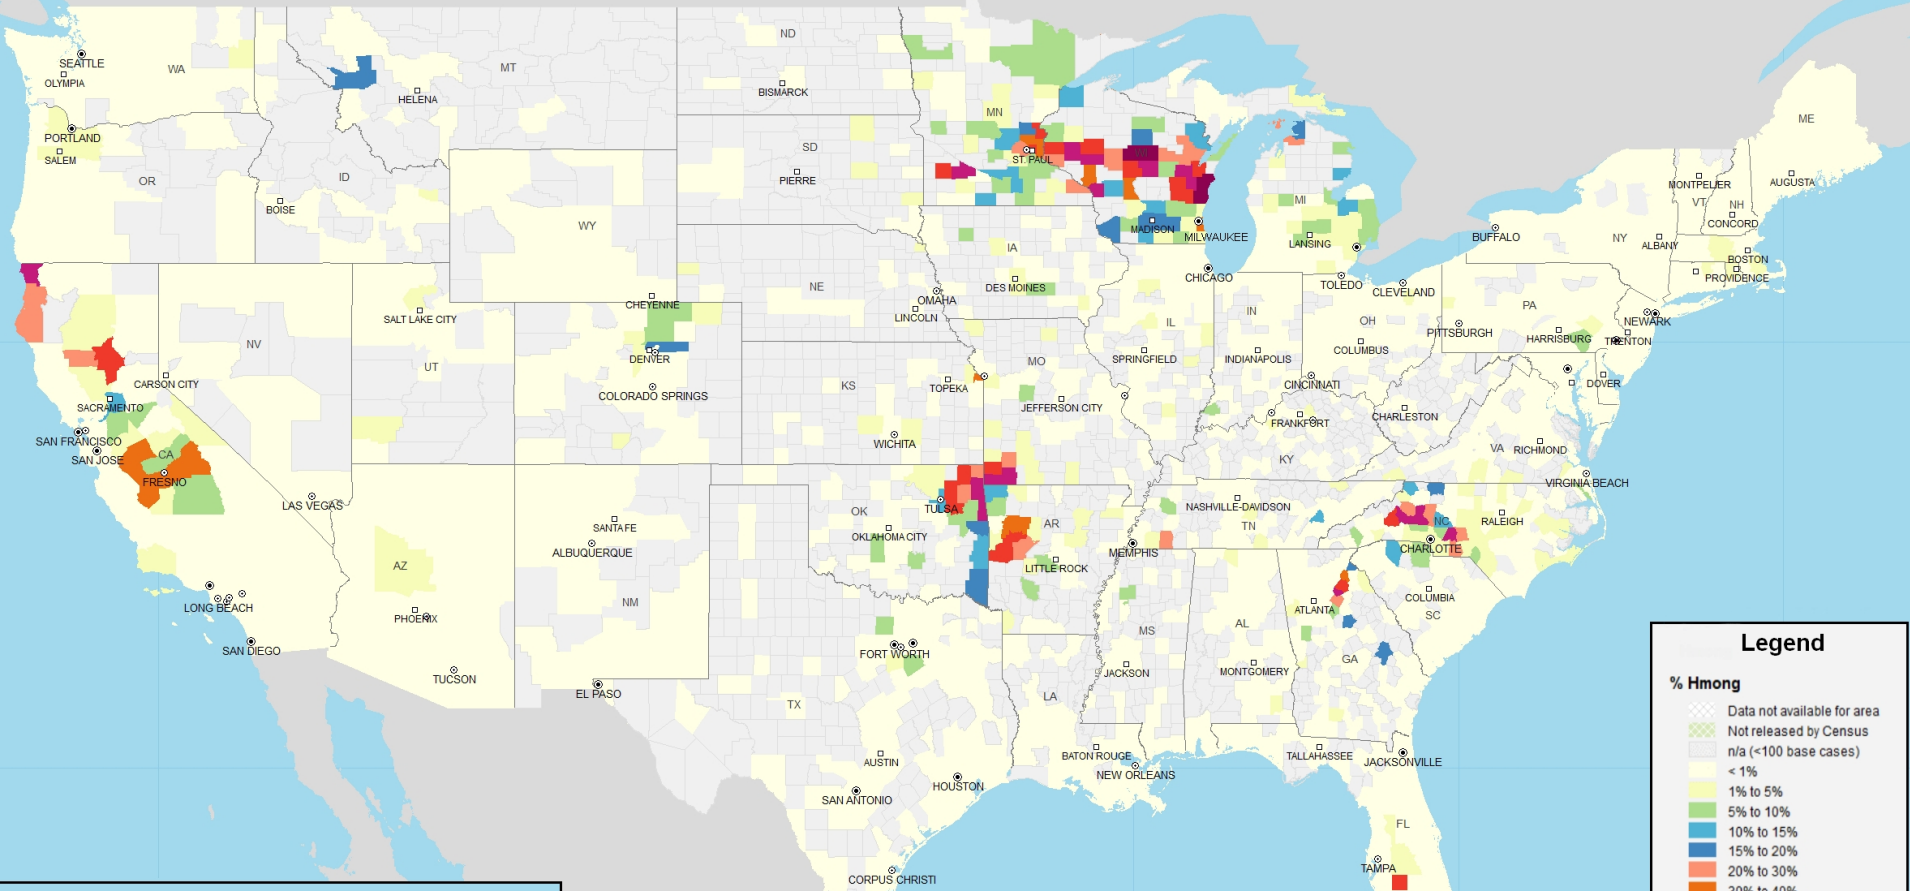

# Hmong as a Percent of Asians in the United States by County, Census 2010

### Legend

**% Hmong**

- Data not available for area
- Not released by Census
- n/a (<100 base cases)
- < 1%
- 1% to 5%
- 5% to 10%
- 10% to 15%
- 15% to 20%
- 20% to 30%
- 30% to 40%
- 40% to 60%
- 60% to 75%
- 75% to 90%
- 90% to 95%

- State Capital
- City Pop. 30K to 50K
- City Pop. 50K to 100K
- City Pop. 100K to 250K
- City Pop. 250K to 500K
- City Pop. Over 500K
- State
- County

Datasource: U.S. Census Bureau, Census 2010