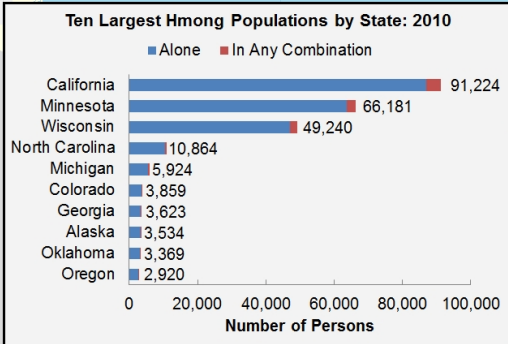

# Hmong as a Percent of Asians in the United States by County, Census 2010

### Legend

**% Hmong**

- Data not available for area
- Not released by Census
- n/a (<100 base cases)
- < 1%
- 1% to 5%
- 5% to 10%
- 10% to 15%
- 15% to 20%
- 20% to 30%
- 30% to 40%
- 40% to 60%
- 60% to 75%
- 75% to 90%
- 90% to 95%

- State Capital
- City Pop. 30K to 50K
- City Pop. 50K to 100K
- City Pop. 100K to 250K
- City Pop. 250K to 500K
- City Pop. Over 500K
- State
- County

Datasource: U.S. Census Bureau, Census 2010